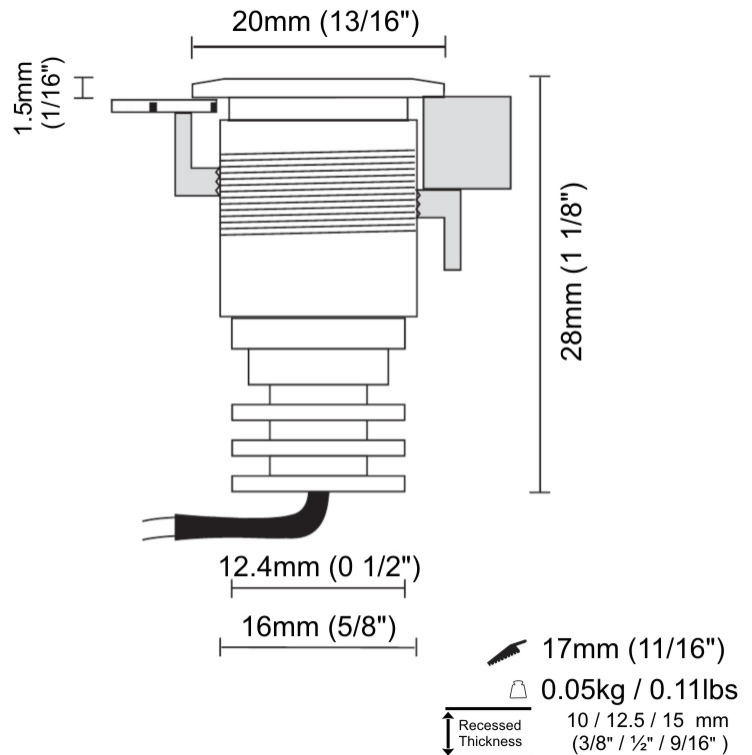

GENERAL

Series: Eyes _____
Subseries: Eyes Square _____
Brand: Side _____
Division: Exterior _____
Mounting Type: Recessed _____
Mounting Location: Ceiling _____
Subcategory: Downlight _____

PHYSICAL

Shape: Square _____
Length (mm): 20 _____
Length (in): 13/16 _____
Width (mm): 20 _____
Width (in): 13/16 _____
Depth (mm): 28 _____
Depth (in): 1 1/8 _____
Min. Recessing Depth (mm): 33 _____
Min. Recessing Depth (in): 1 5/16 _____
Light Distribution: Direct _____
Weight (kg): 0.02 _____
Weight (lbs): 0.044 _____
Gasket: Silicon rubber _____
Fixture Finish: Chrome _____
Fixture Material: Aluminum Die Cast _____

ELECTRICAL

Lamp Type: LED (Zhaga Standard) _____
Total Output Wattage (W): 1.2 _____
Dimming: Non-Dimming / Phase Dimming (120Vac only) / 0-10V Dimming _____
Driver Included: No _____
Driver Location: Remote _____
Driver Type: Constant Current - 120 / 277Vac _____
Driver Class: Class 2 _____
Input Voltage (V): 120 - 277 _____
Constant Current (MA): 350 _____

LED

Number of LEDs: 1 _____
Color Temperature (°K): 3000 / 4000 _____
Max. Delivered Lumen (lm): 58.4 / 64.9 _____
Nominal Lumen (lm): 120 / 125 _____
CRI: >80 CRI _____
Lamp Life (hrs): 50000 _____

OPTICAL

Optic°: 100° _____

RATINGS AND CERTIFICATIONS

Certified By: Certified for North American Standards _____
IP rating: IP68 _____