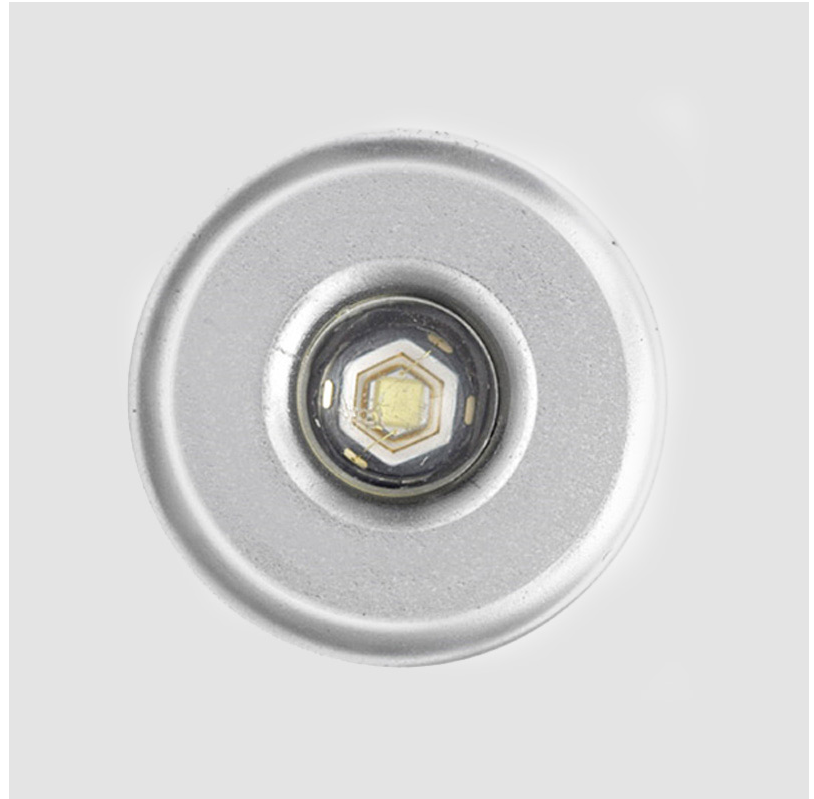

EYES ROUND RECESSED

E10R0107-

base number Color
Temperature

PROJECT
TYPE
SPECIFIER
QUANTITY
DATE

1. To build a product code in our configurator select the specify button on the base model # product page
2. To build a manual product code on this datasheet choose from the options listed below in blue font and add the suffix to the base model #

GENERAL

Series: Eyes
Subseries: Eyes Round
Brand: Side
Division: Exterior
Mounting Type: Recessed
Mounting Location: Ceiling
Subcategory: Downlight

PHYSICAL

Shape: Round
Diameter (mm): 20
Diameter (in): 13/16
Depth (mm): 28
Depth (in): 1 1/8
Min. Recessing Depth (mm): 33
Min. Recessing Depth (in): 1 5/16
Light Distribution: Direct
Weight (kg): 0.02
Weight (lbs): 0.044
Gasket: Silicon rubber
Fixture Finish: Chrome
Fixture Material: Aluminum Die Cast

ELECTRICAL

Lamp Type: LED (Zhaga Standard)
Input Wattage (W): 1.2
Total Output Wattage (W): 1
Dimming: Non-Dimming / Phase Dimming (120Vac only) / 0-10V Dimming
Driver Included: No
Driver Location: Remote
Driver Type: Constant Current - 120 / 277Vac
Driver Class: Class 2
Input Voltage (V): 120 - 277
Constant Current (MA): 350

LED

Number of LEDs: 1
Color Temperature (°K): 3000 / 4000
Max. Delivered Lumen (lm): 58.4 / 64.9
Nominal Lumen (lm): 120 / 125
CRI: >80 CRI
Lamp Life (hrs): 50000

OPTICAL

Optic°: 100°

RATINGS AND CERTIFICATIONS

Certified By: Certified for North American Standards
IP rating: IP68

	0.08kg / 0.18 lbs
	28mm 1 1/8"
	10 / 12.5 / 15 mm
	3/8" / 1/2" / 9/16"