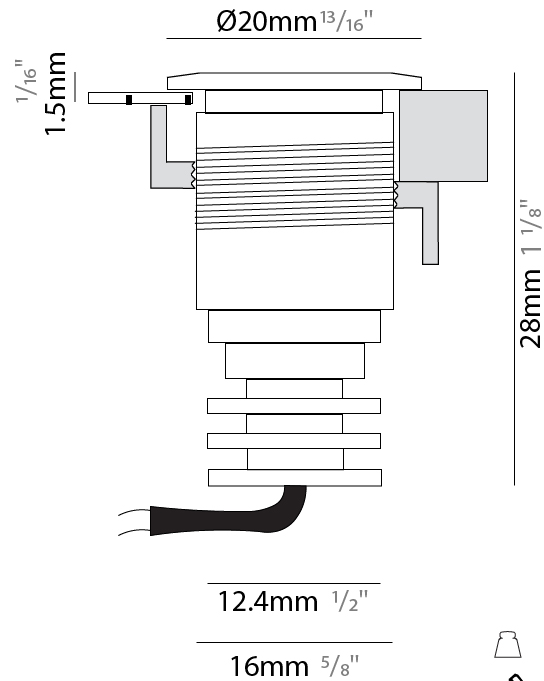

GENERAL

Series: Eyes
 Subseries: Eyes Round
 Brand: Side
 Division: Exterior
 Mounting Type: Recessed
 Mounting Location: Ceiling
 Subcategory: Downlight

PHYSICAL

Shape: Round
 Diameter (mm): 20
 Diameter (in): 13/16
 Depth (mm): 28
 Depth (in): 1 1/8
 Min. Recessing Depth (mm): 33
 Min. Recessing Depth (in): 1 5/16
 Light Distribution: Direct
 Weight (kg): 0.02
 Weight (lbs): 0.044
 Gasket: Silicon rubber
 Fixture Finish: Chrome
 Fixture Material: Aluminum Die Cast

Certified By: Certified for North American Standards
 IP rating: IP68

	0.08kg / 0.18 lbs
	28mm 1 1/8"
	10 / 12.5 / 15 mm
	3/8" / 1/2" / 9/16"

EYES SQUARE RECESSED

E10R0113-

base number _____ Color _____
 Temperature _____

Shape: Square _____
 Length (mm): 20 _____
 Length (in): 13/16 _____
 Width (mm): 20 _____
 Width (in): 13/16 _____
 Depth (mm): 28 _____
 Depth (in): 1 1/8 _____
 Min. Recessing Depth (mm): 33 _____
 Min. Recessing Depth (in): 1 5/16 _____
 Light Distribution: Direct _____
 Weight (kg): 0.02 _____
 Weight (lbs): 0.044 _____
 Gasket: Silicon rubber _____
 Fixture Finish: Chrome _____
 Fixture Material: Aluminum Die Cast _____